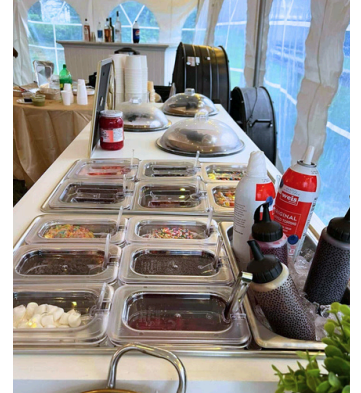

# Lickity Split ICE CREAM CART

Perfect for **weddings, corporate events, school gatherings, and more!** We'll serve freshly scooped ice cream with the option of being able to customize your needs with waffle cones or toppings. We take care of all supplies, setup, and cleanup for you.

### *Sundae Bar Menu*

Menu: Single & Double Scoop with toppings  
Choose 3 Flavors  
Choose up to 10 toppings  
\$150/hour + \$8.50 per person

#### **Add-ons:**

Toppings	+\$0.25 each/per person
Waffle Cones	+\$1.00/per person
Extra Ice Cream Flavors	+\$55.00/per flavor

**Topping Choices:** Whipped Cream, Rainbow Sprinkles, Chocolate Sprinkles, Caramel Syrup, Chocolate Syrup, Cherries, Chocolate Chips, Pretzels, Malt, M&M's, Crushed Oreos, Peanuts, Pecans, Gummy Bears, Mini Marshmallows, Fruity Pebbles, Cinnamon Toast Crunch, Graham Cracker Crumbs.